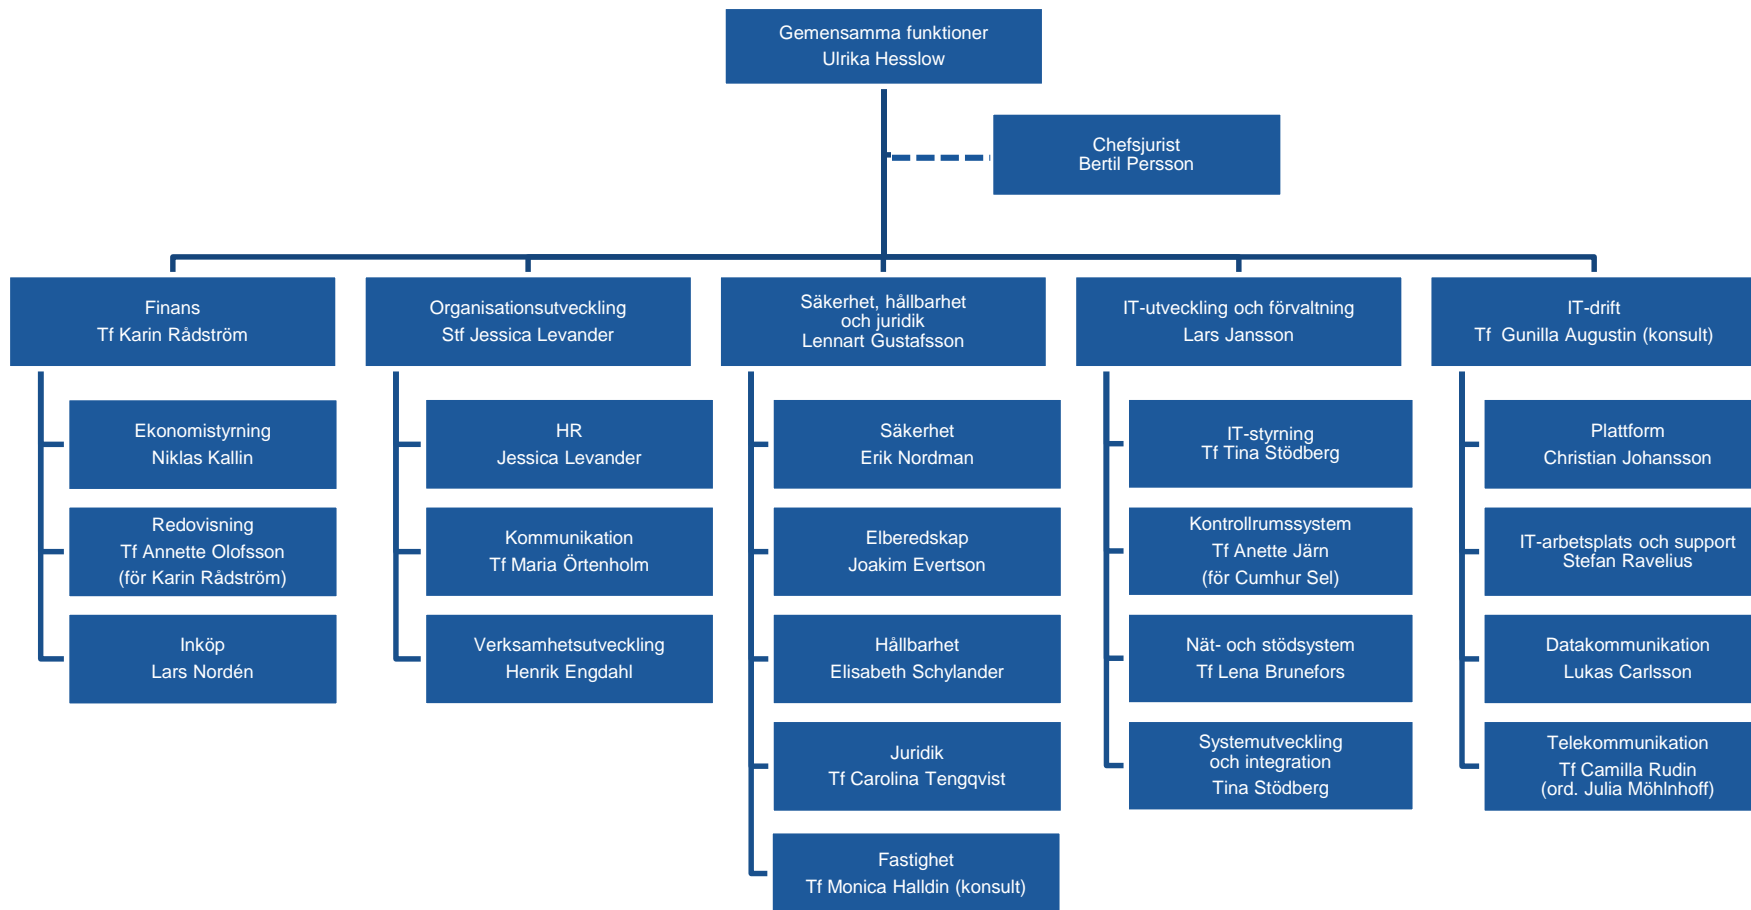

An aerial photograph of a lush green forest landscape. A winding road or path cuts through the trees, leading to a small, dark blue lake. Several high-voltage power lines stretch across the scene from the top left towards the bottom right. In the background, a large, open-pit mine is visible, showing a white, rocky interior. The sky is bright and hazy, suggesting a clear day.

Svenska kraftnäts organisation Svensk version

19-03-11

Streckade rutor är enheter under uppbyggnad

Inklusive kommande chefer

Inklusive kommande chefer

Streckade rutor är enheter under uppbyggnad

Inklusive kommande chefer

Inklusive kommande chefer