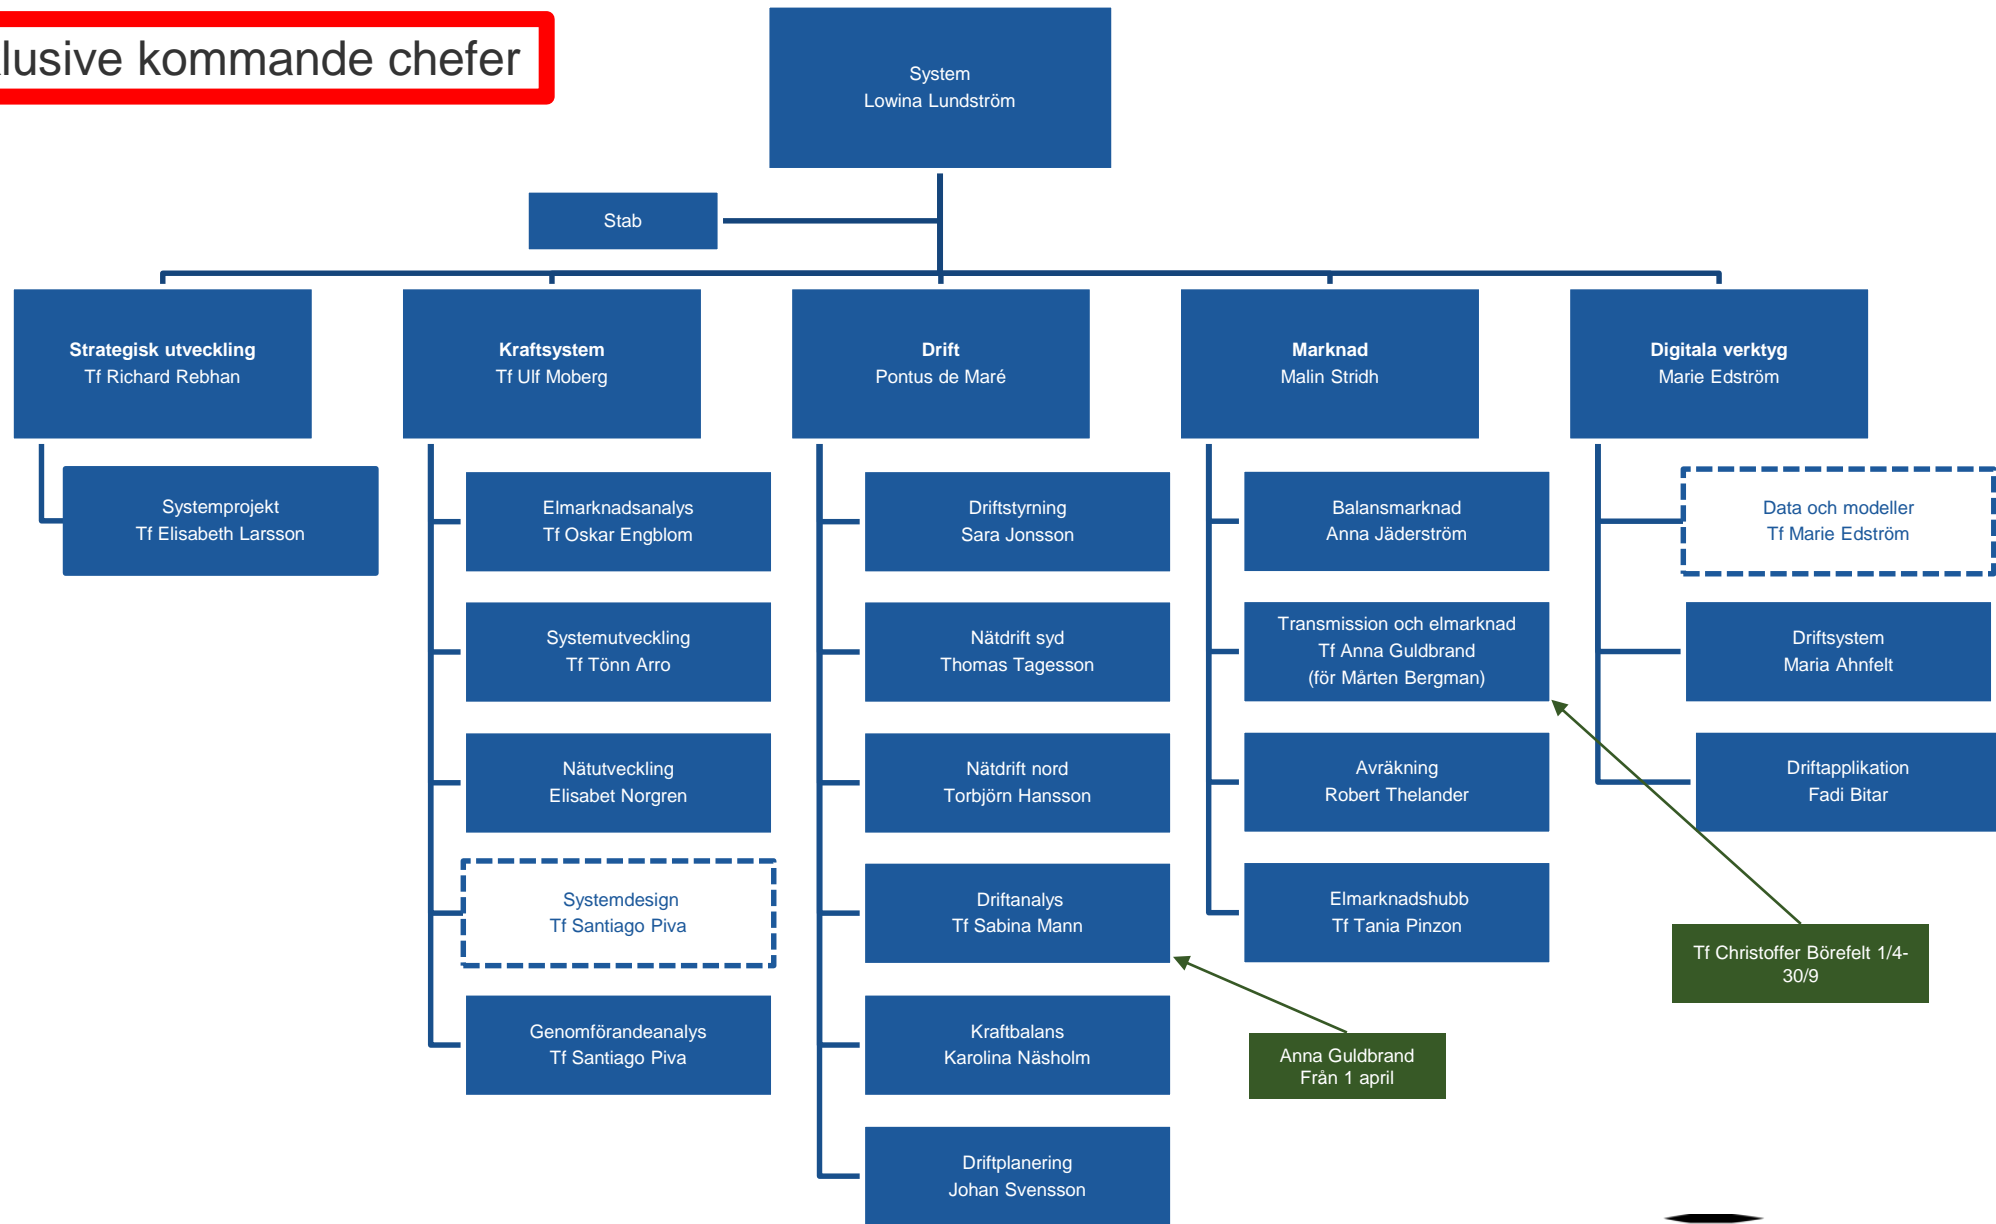

An aerial photograph of a lush green forest landscape. A winding road or path cuts through the trees, leading to a small, dark blue lake. Several high-voltage power lines stretch across the scene from the top left towards the bottom right. In the background, a large, open-pit mine is visible, showing a white, rocky interior. The sky is bright and hazy, suggesting a clear day.

Svenska kraftnäts organisation Svensk version

19-03-11

Streckade rutor är enheter under uppbyggnad

Inklusive kommande chefer

Inklusive kommande chefer

Streckade rutor är enheter under uppbyggnad

Inklusive kommande chefer

Inklusive kommande chefer