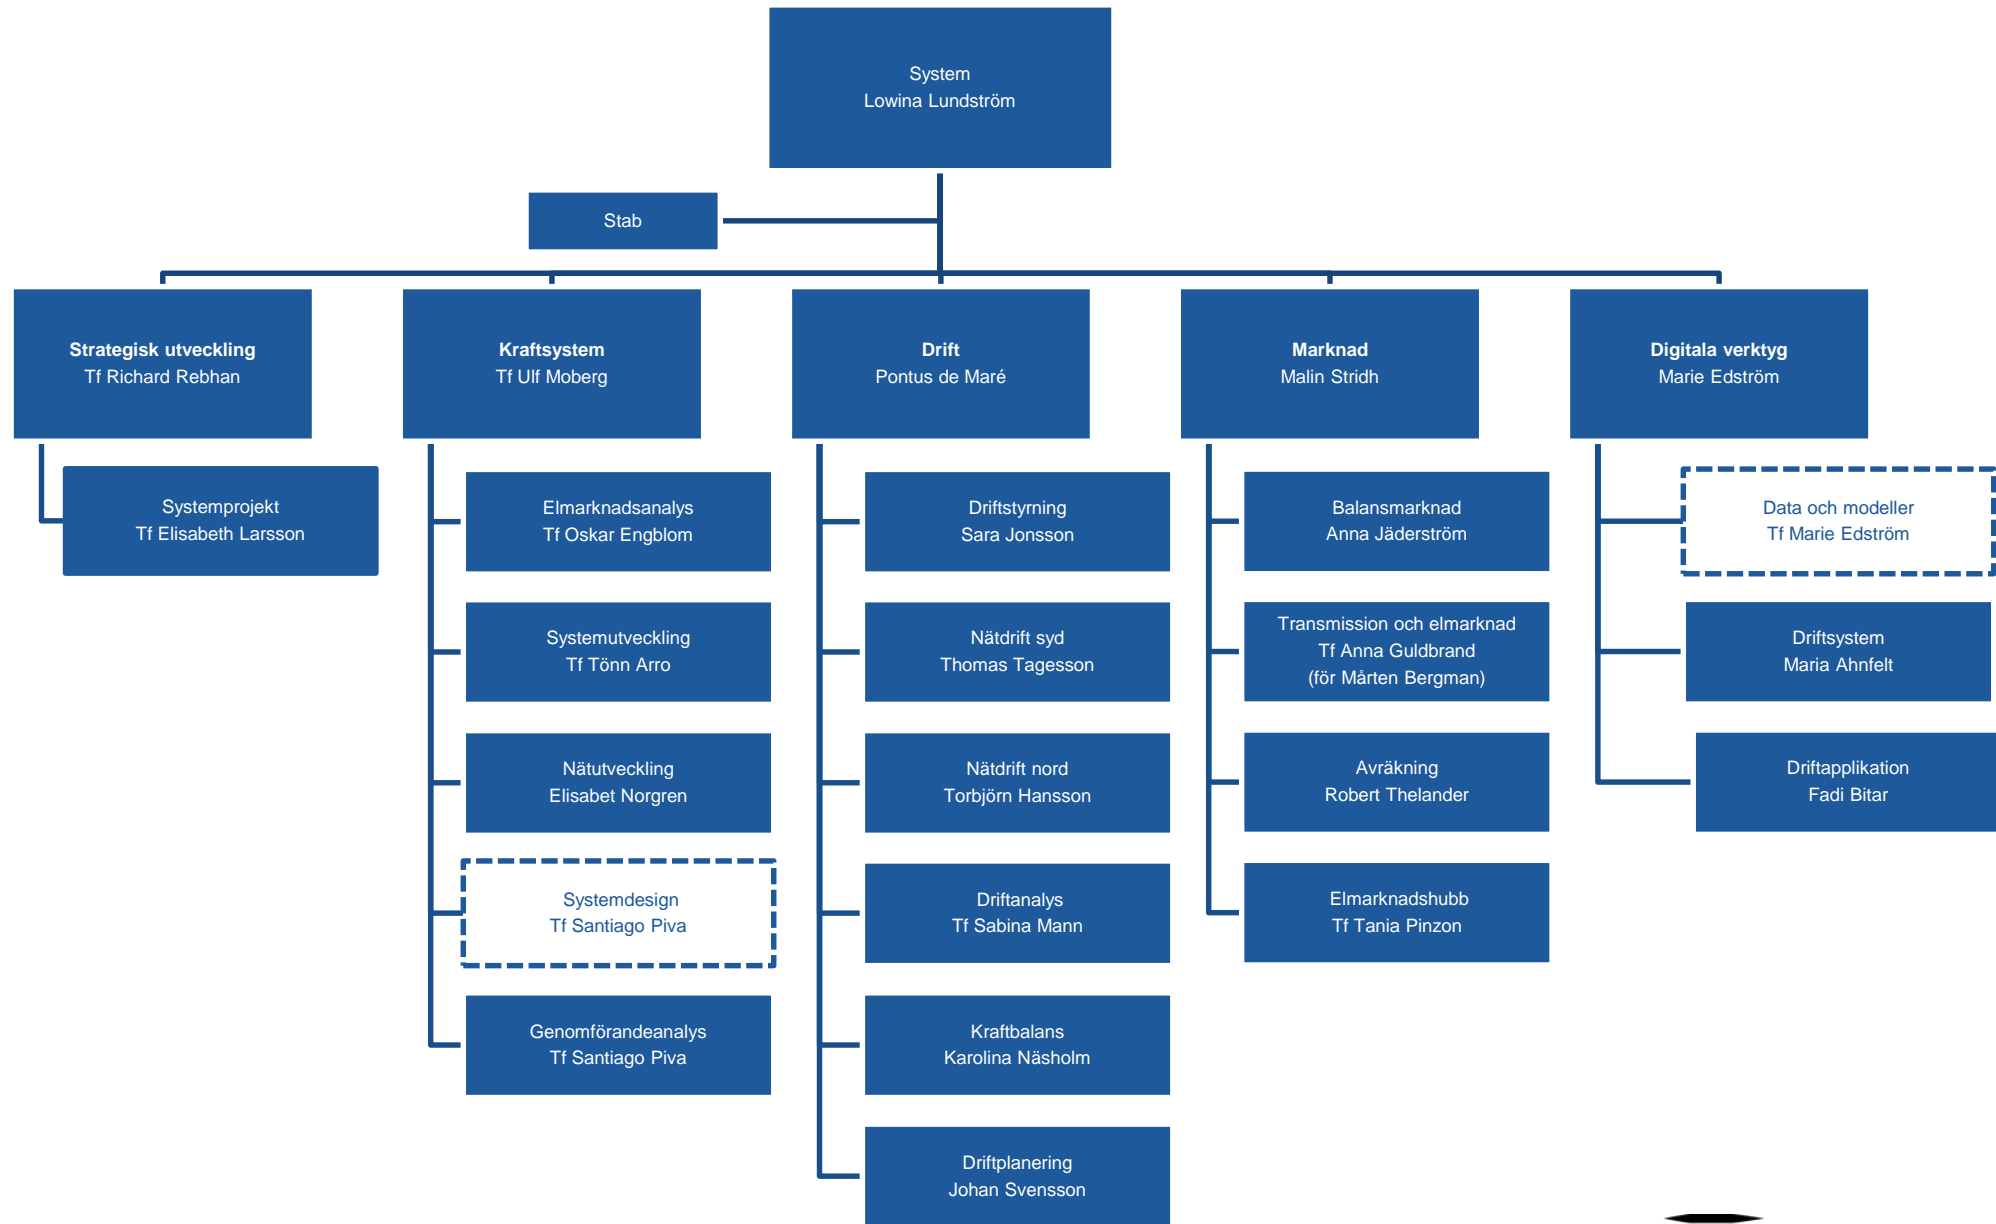

An aerial photograph of a lush green forest landscape. A winding road or path cuts through the trees, leading to a small, dark blue lake. Several high-voltage power lines stretch across the scene from the top left towards the bottom right. In the background, a large, open-pit mine is visible, showing a white, rocky interior. The sky is bright and hazy, suggesting a clear day.

Svenska kraftnäts organisation Svensk version

19-03-11

Streckade rutor är enheter under uppbyggnad

Inklusive kommande chefer

Inklusive kommande chefer

Streckade rutor är enheter under uppbyggnad

Inklusive kommande chefer

Inklusive kommande chefer