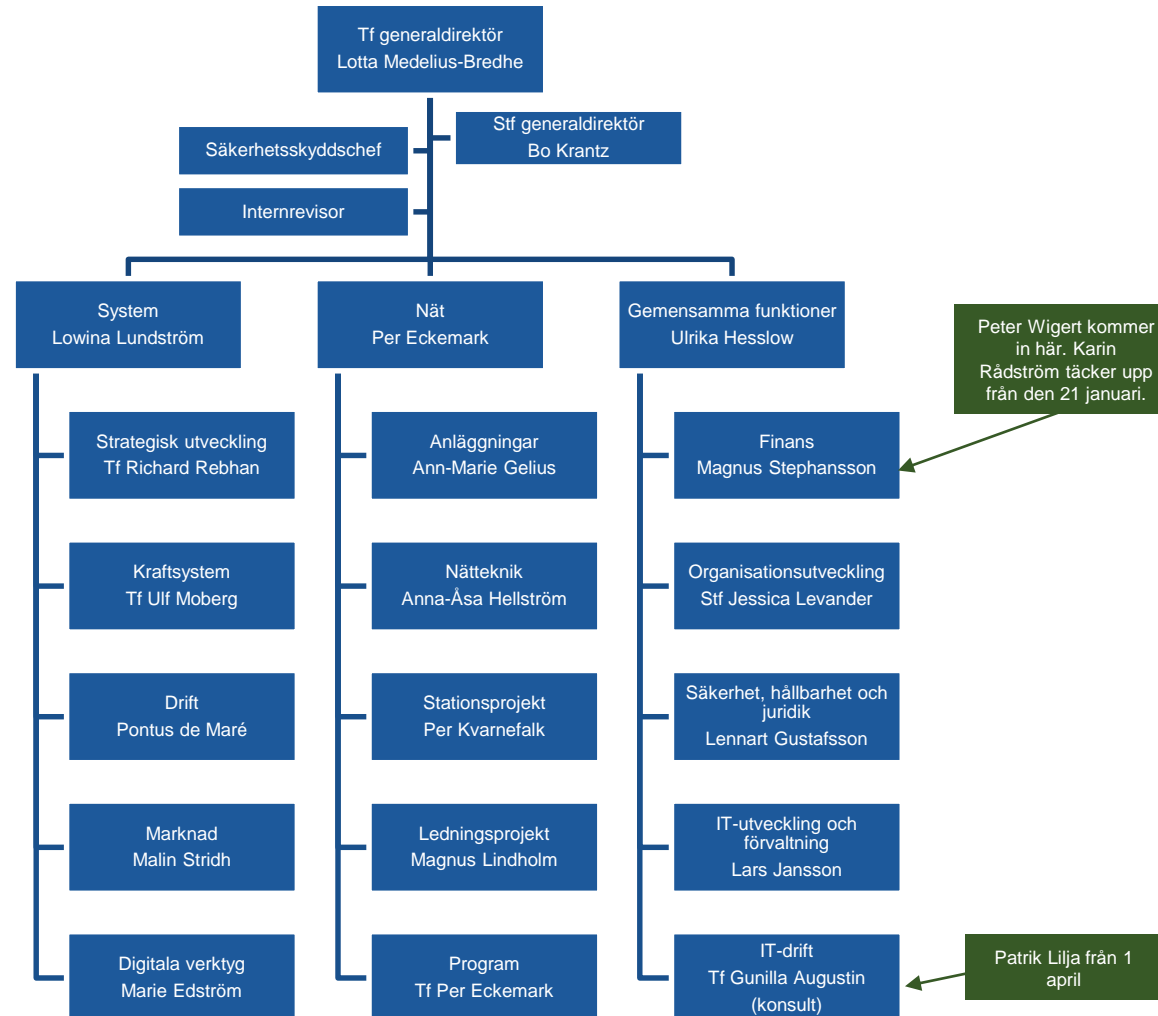

An aerial photograph of a lush green forest landscape. A winding road or path cuts through the trees, leading to a small, dark blue lake. Several high-voltage power lines stretch across the scene from the top left towards the bottom right. In the background, a large, open-pit mine is visible, showing a white, rocky interior. The sky is bright and hazy, suggesting a clear day.

Svenska kraftnäts organisation Svensk version

19-03-11

Streckade rutor är enheter under uppbyggnad

Inklusive kommande chefer

Inklusive kommande chefer

Streckade rutor är enheter under uppbyggnad

Inklusive kommande chefer

Inklusive kommande chefer