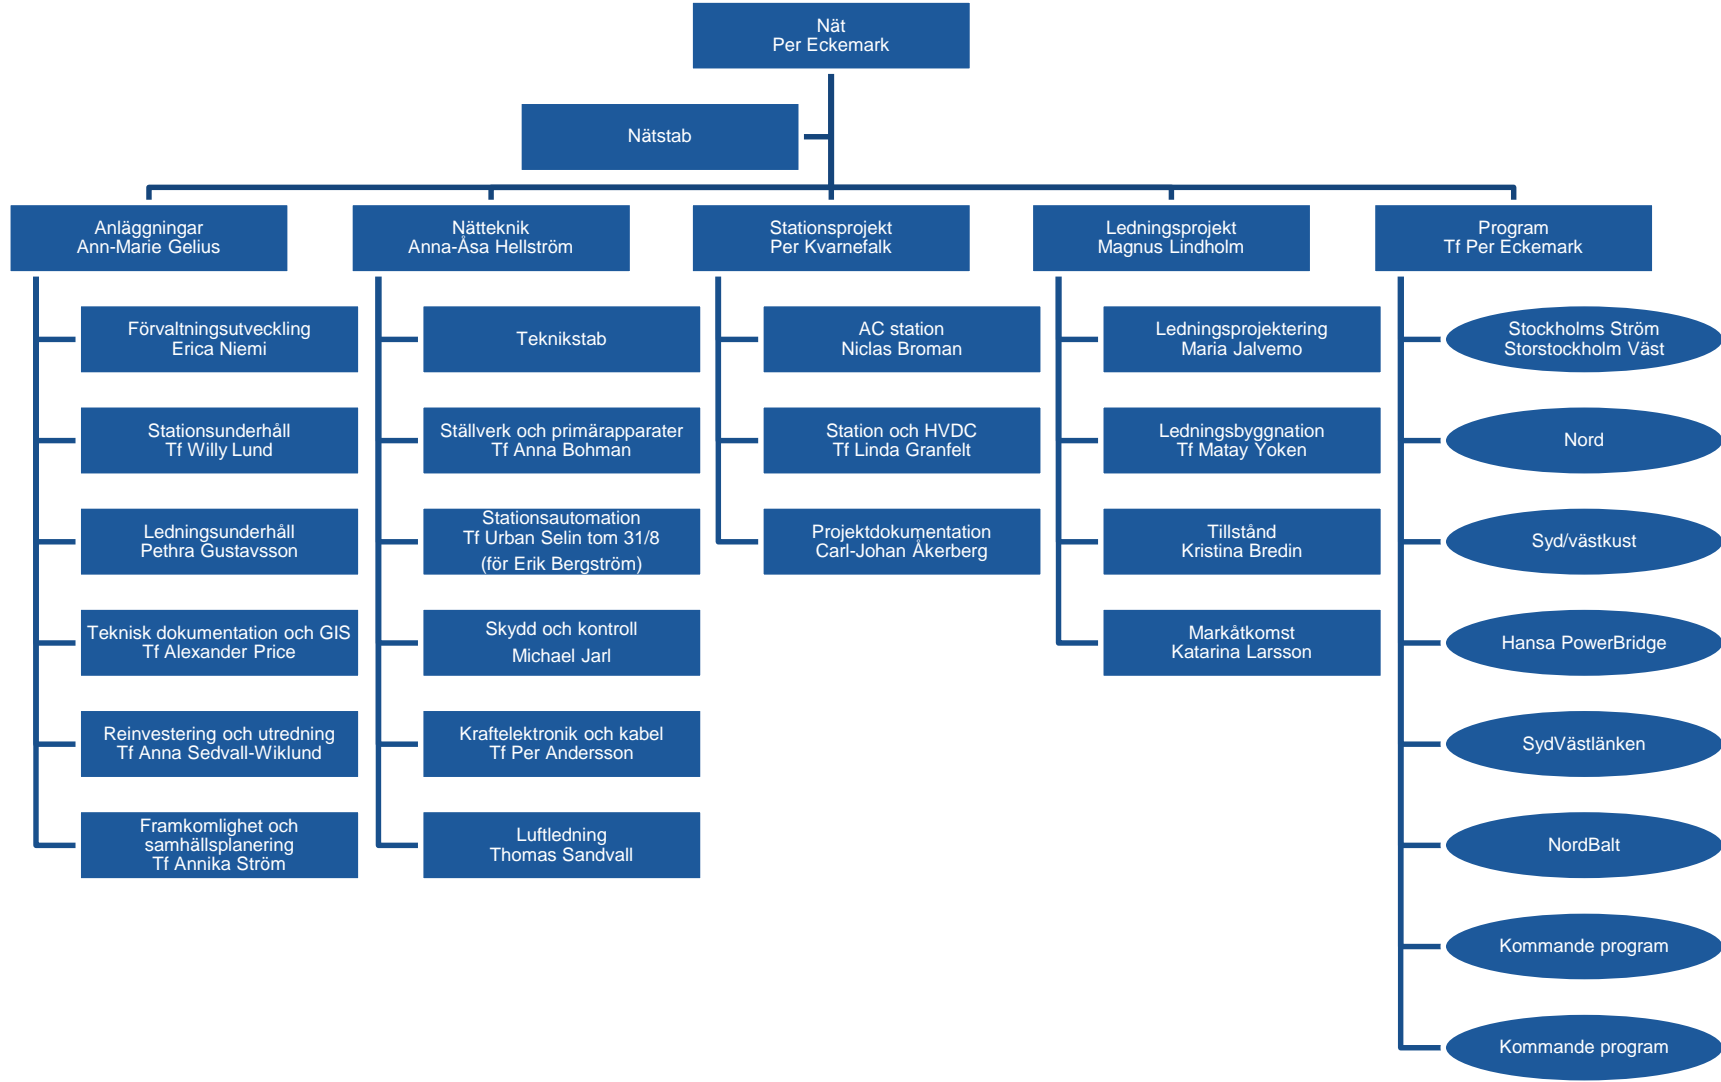

An aerial photograph of a lush green forest landscape. A winding road or path cuts through the trees, leading to a small, dark blue lake. Several high-voltage power lines stretch across the scene from the top left towards the bottom right. In the background, a large, open-pit mine is visible, showing a white, rocky interior. The sky is bright and hazy, suggesting a clear day.

Svenska kraftnäts organisation Svensk version

19-03-11

Streckade rutor är enheter under uppbyggnad

Inklusive kommande chefer

Inklusive kommande chefer

Streckade rutor är enheter under uppbyggnad

Inklusive kommande chefer

Inklusive kommande chefer