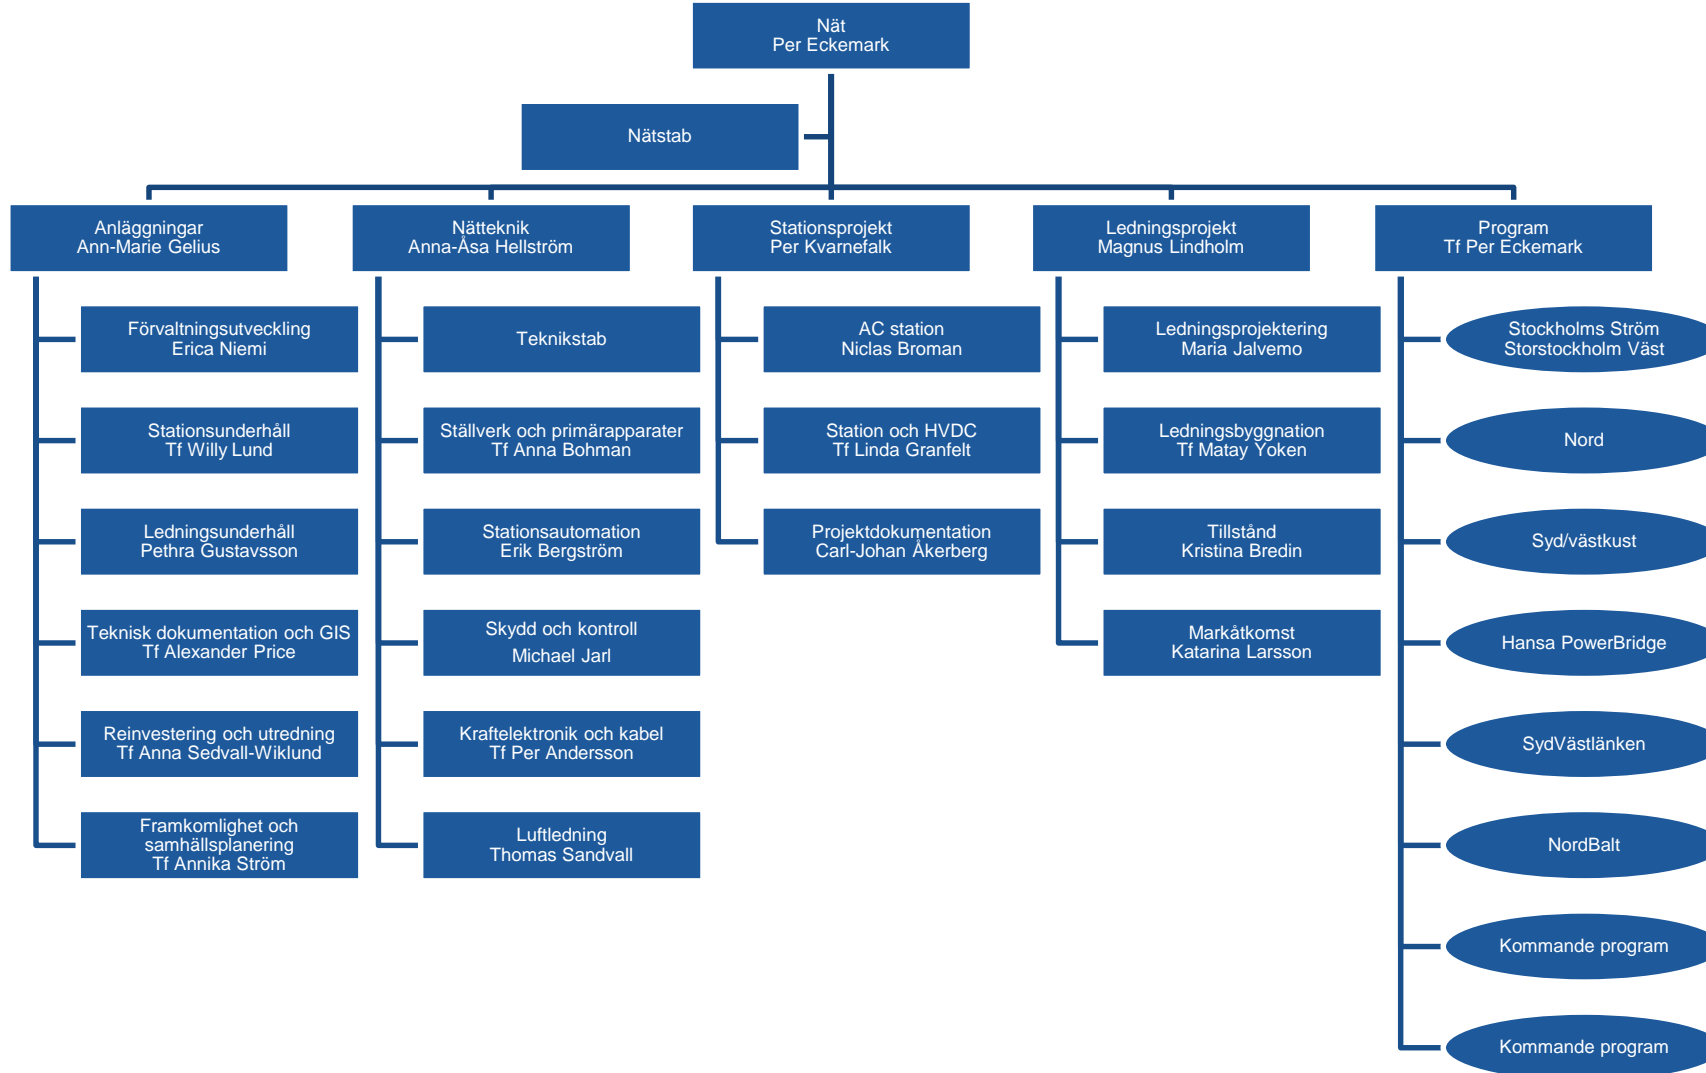

An aerial photograph of a lush green forest landscape. A winding road or path cuts through the trees, leading to a small, dark blue lake. Several high-voltage power lines stretch across the scene from the top left towards the bottom right. In the background, a large, open-pit mine is visible, showing a white, rocky interior. The sky is bright and hazy, suggesting a clear day.

Svenska kraftnäts organisation Svensk version

19-03-11

Streckade rutor är enheter under uppbyggnad

Inklusive kommande chefer

Inklusive kommande chefer

Streckade rutor är enheter under uppbyggnad

Inklusive kommande chefer

Inklusive kommande chefer