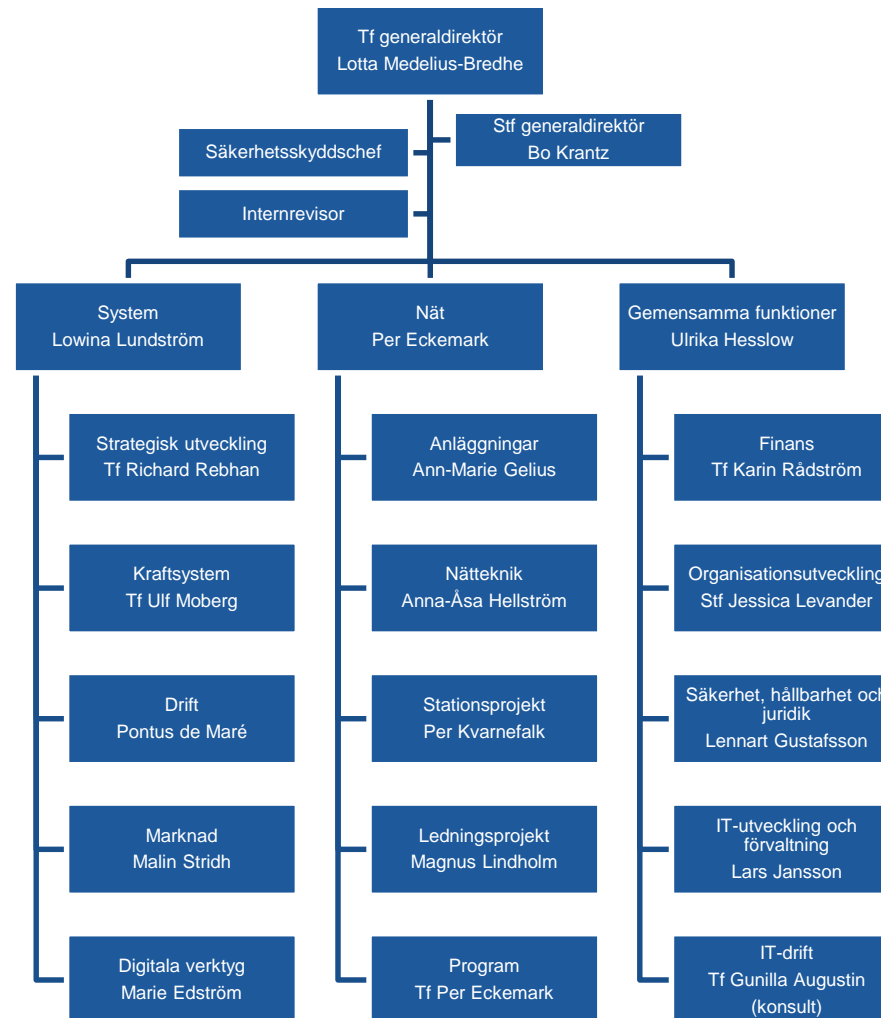

An aerial photograph of a lush green forest landscape. A winding road or path cuts through the trees, leading to a small, dark blue lake. Several high-voltage power lines stretch across the scene from the top left towards the bottom right. In the background, a large, open-pit mine is visible, showing a white, rocky interior. The sky is bright and hazy, suggesting a clear day.

Svenska kraftnäts organisation Svensk version

19-03-11

Streckade rutor är enheter under uppbyggnad

Inklusive kommande chefer

Inklusive kommande chefer

Streckade rutor är enheter under uppbyggnad

Inklusive kommande chefer

Inklusive kommande chefer