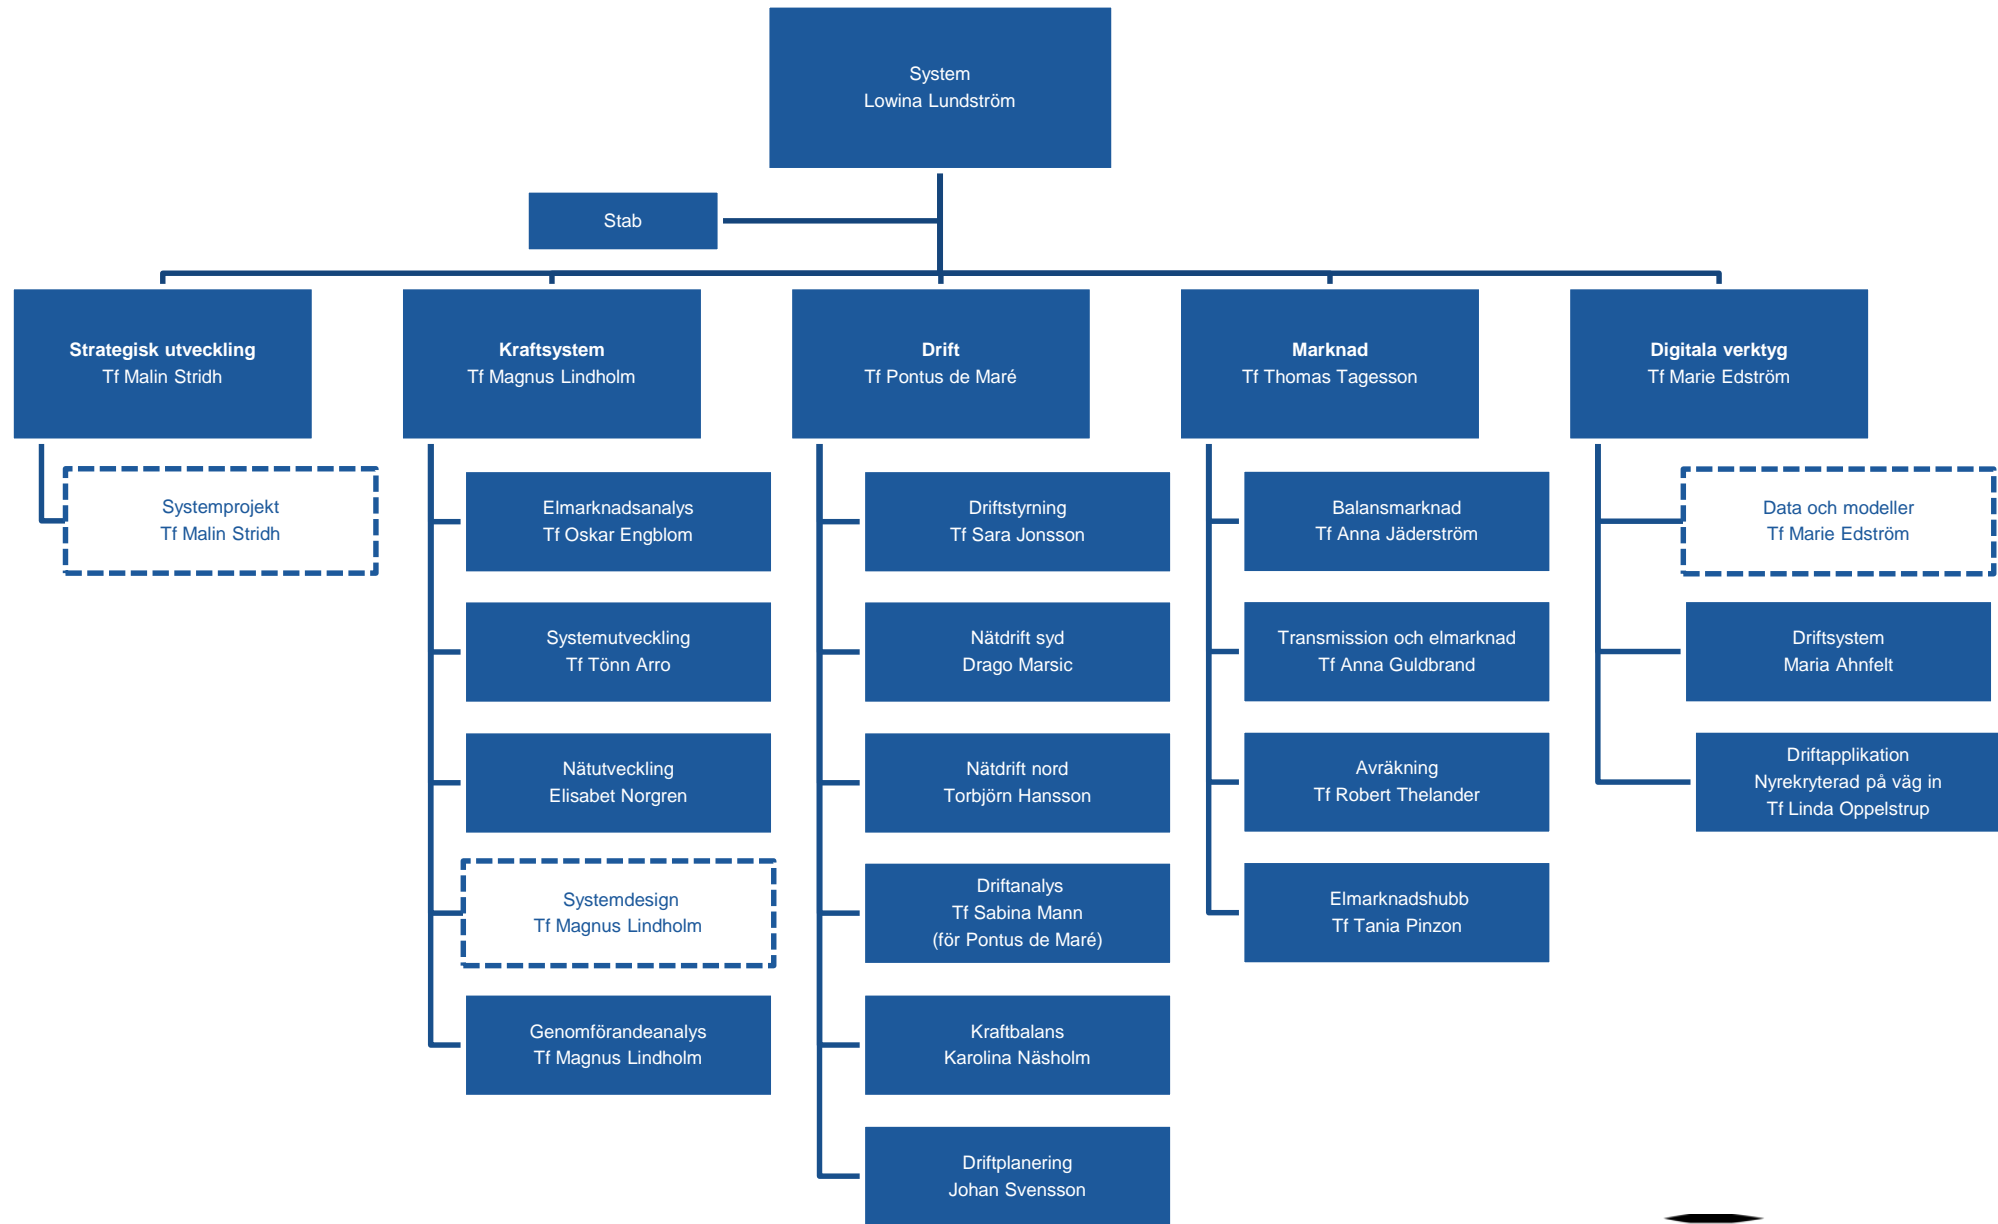

An aerial photograph of a lush green forest landscape. A winding road or path cuts through the trees, leading to a small, dark blue lake. Several high-voltage power lines stretch across the scene from the top left towards the bottom right. In the background, a large, open-pit mine is visible, showing a white, rocky interior. The sky is bright and hazy, suggesting a clear day.

Svenska kraftnäts organisation Svensk version

18-11-12

Streckade rutor är enheter under uppbyggnad